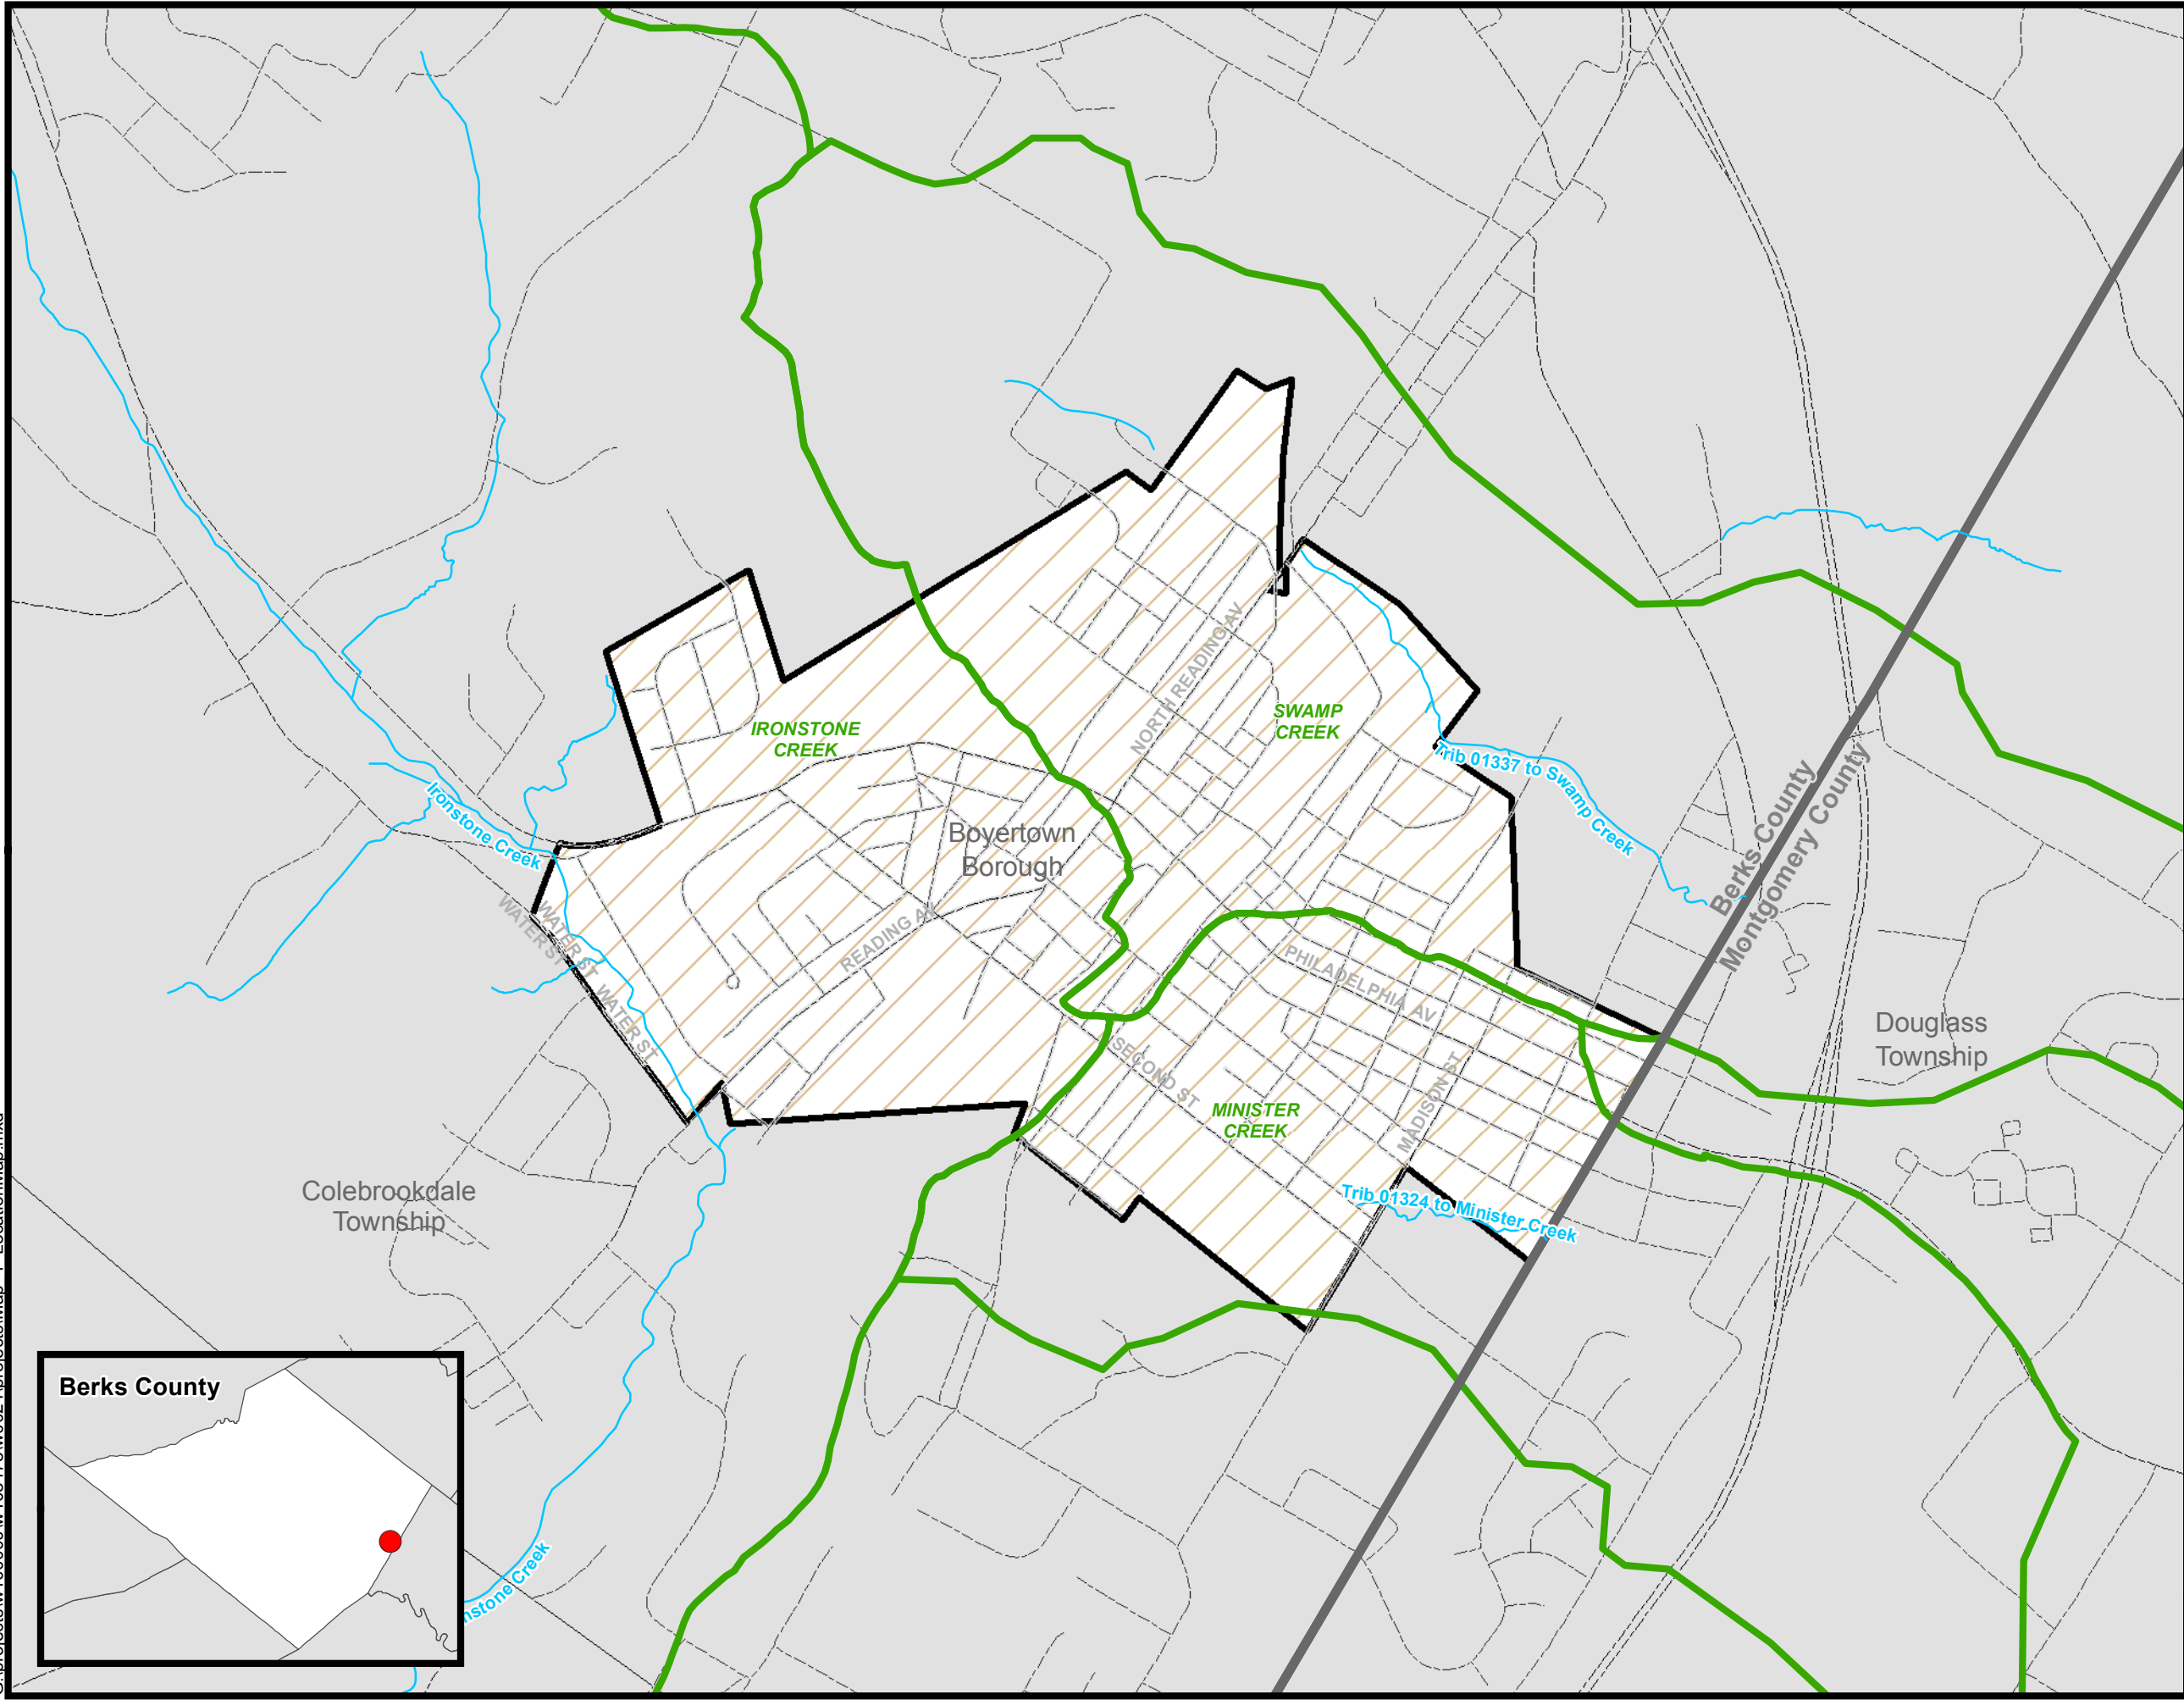

G:\projects\w100000\w105178\w0024\projects\Map_1_LocationMap.mxd